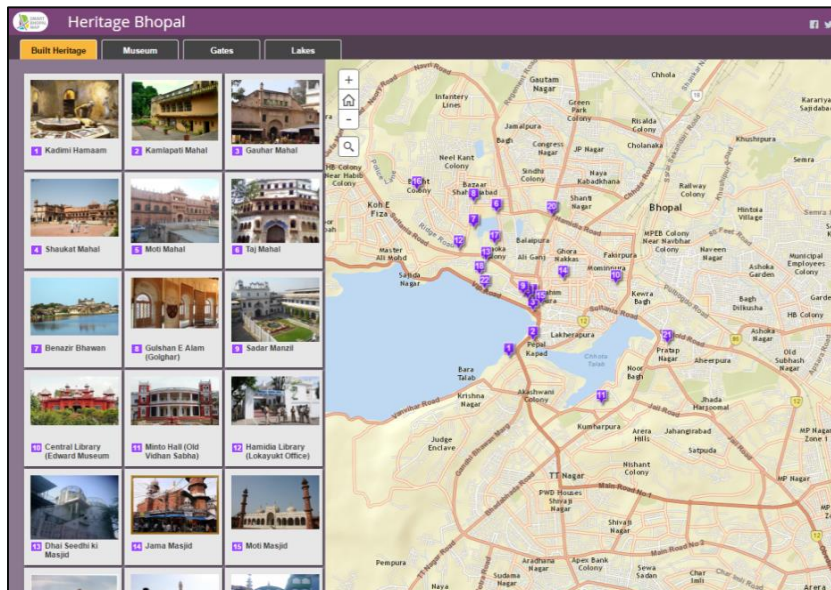

Future Path

A lot of efficient and effective functionalities are already part of the solution. However, we are continually taking steps to chart a successful future path and add more functionalities. Some of the proposed functionalities to be added in the future are:

- Maps APIs to be made available for developing custom apps for G2B
- Dashboards for monitoring and tracking of the queries and grievances
- Field crew management
- City Surveillance
- Emergency response management
- Utility management system
- Traffic management and control

Home page of the Smart Map Bhopal Application

Results of ATM search in 1.94 km area Around Me

Heritage Map of Bhopal City