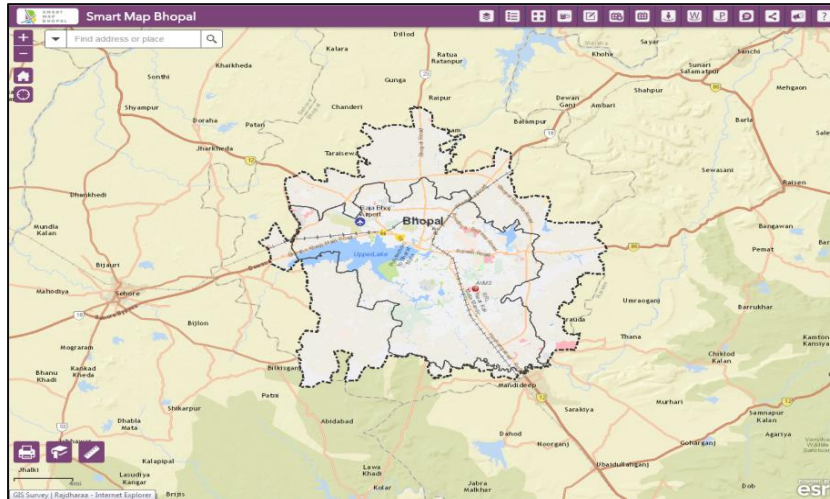

Home page of the Smart Map Bhopal Application