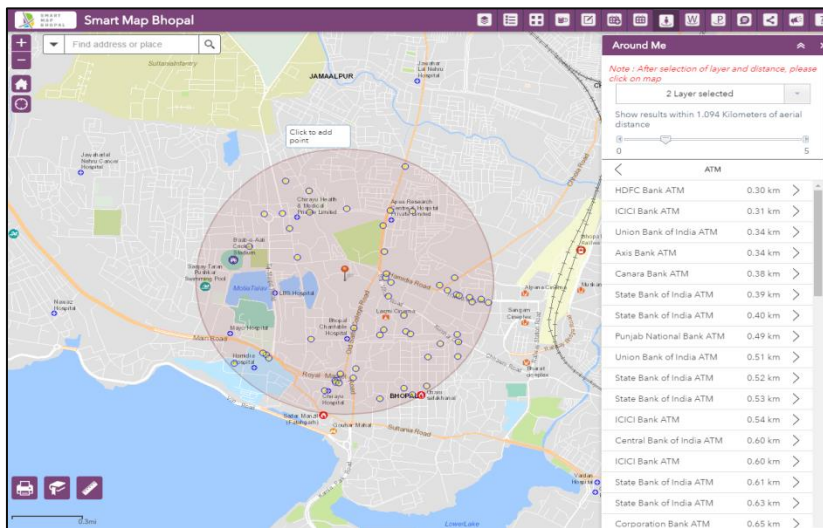

Administration & Municipal Authority specific benefits:

- Back office portal ensures efficient management of queries and grievances
- Various ready to use maps and apps are available as part of the portal to enable self-mapping for planning, designing & implementations
- Portal makes data sharing & collaboration easy and transparent
- Platform that ensures quick results & actions

Home page of the Smart Map Bhopal Application

Results of ATM search in 1.94 km area Around Me

Heritage Map of Bhopal City